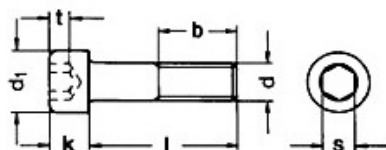

PRODUCT SHEET

Description:

Inbus Screw, M6 x 20mm, Hex 5mm, Stainless Steel A2, DIN 912

Item number:

12.06.322-0

Units	Box	Carton	HS Code	Barcode
Pcs.	500	3000	7318155290	 5704866449212

d	M 6
l	20
b	24
d1	10
k max.	6
s	5
t min.	3

SISO A/S

Mileparken 11
DK-2740 Skovlunde
Denmark
VAT: DK 24786013

Phone +45 45 830 900

www.siso.dk
siso@siso.dk

Danske Bank
Nytorv Branch
Copenhagen
SWIFT: DABADKKK

Account no.
4180 3112 112936
IBAN Account
DK7230003112112936