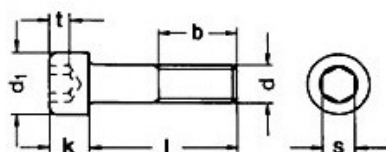

PRODUCT SHEET

Description:

Inbus Screw, M6 x 20mm, Hex 5mm, Stainless Steel A2, DIN 912

Item number:

12.06.322-0

Units	Box	Carton	HS Code	Barcode
Pcs.	500	3000	7318155290	 5704866449212

d	M 6
l	20
b	24
d1	10
k max.	6
s	5
t min.	3

SISO A/S

Mileparken 11
DK-2740 Skovlunde
Denmark
VAT: DK 24786013

Phone +45 45 830 900

www.siso.dk
siso@siso.dk

Danske Bank
Nytorv Branch
Copenhagen
SWIFT: DABADKKK

Account no.
4180 3112 112936
IBAN Account
DK7230003112112936